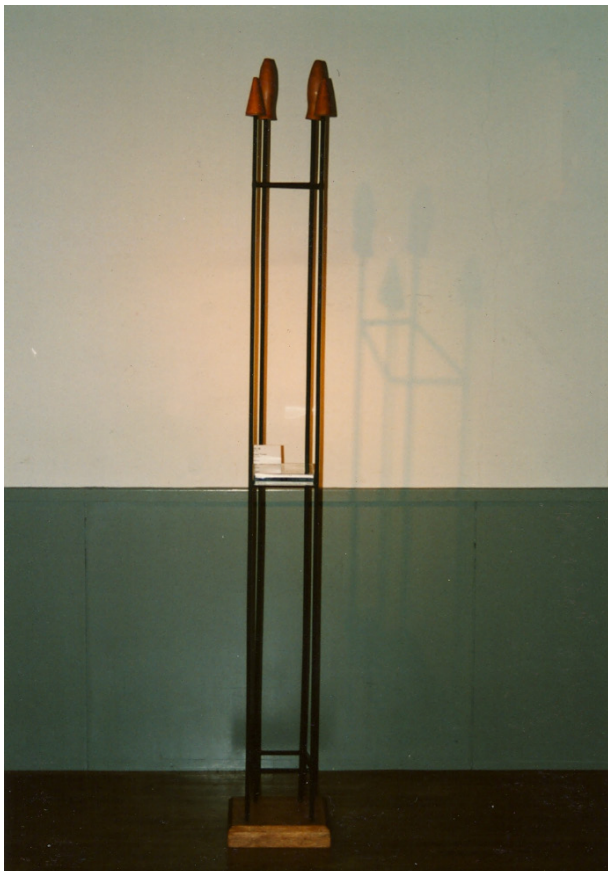

1998  
50x57cm  
Iron

1997  
70x35cm  
Iron, Wood  
wall hunger

2010  
30x200cm  
Oak,Cherry

2006  
30x13cm  
Stone,Greenblanet

1997  
180x25cm  
Wood,  
Coathanger

0000  
h75x30x40cm  
Oak,Cherry

1997  
160x10cm  
Wood  
Lighting Obje

1998  
160x15cm  
Copper.Glass  
Lighting Obje

1991  
80x40cm  
Iron

1997  
70x13cm  
Iron,Oak  
wall hunger

1997  
180x25cm  
Iron,Wood  
CD shelf

1999  
65x28cm  
Copper  
Lamp

0000  
160x80cm  
Iron,Cloth,Fiber

0000  
50x20cm  
Ironwood

0000  
150x40cm  
Ironwood

0000  
30x15cm  
Ironwood

0000  
90x90cm  
Ironwood

0000  
00x00cm  
Copper, Ironwood

1991  
80x40cm  
Iron

1998  
165x25cm  
Iron, Glass

1998  
65x40cm  
Stone.Copper,  
Wood,Iron

1998  
30x58cm  
Stone

1997  
60x60cm  
Iron,Plaster

1997  
50x75cm  
Copper

portrait photo